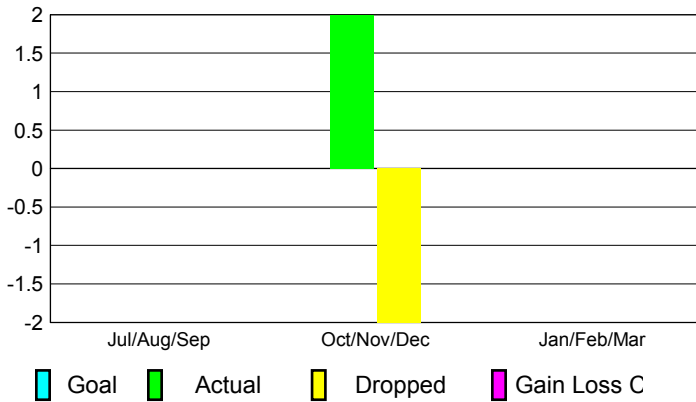

2012-2013 GMT Reports for District (or Undistricted) **District 315B4**

GMT: **SANGEETA JATIA**

Location: **REP OF BANGLADESH**

GMT CA: **6**

CLUBS

Club Results 2012-2013

Clubs 2011-2012

Month	New Club Goal	Actual New Clubs	Actual Dropped Clubs	Gain/Loss of Clubs	Gain/Loss of Clubs
Jul/Aug/Sep	0	0	0	0	0
Oct/Nov/Dec	0	2	-2	0	0
Jan/Feb/Mar	0				0
Totals	0	2	-2	0	0

Club Results 2012-2013

Goal, New, Dropped, Gain/Loss

Comparison of Club Gain/Loss

Current Year Compared to the Previous Year

YTD Status Quo Clubs 2012-2013

Status Quo Clubs Compared to Status Quo Members

MEMBERSHIP