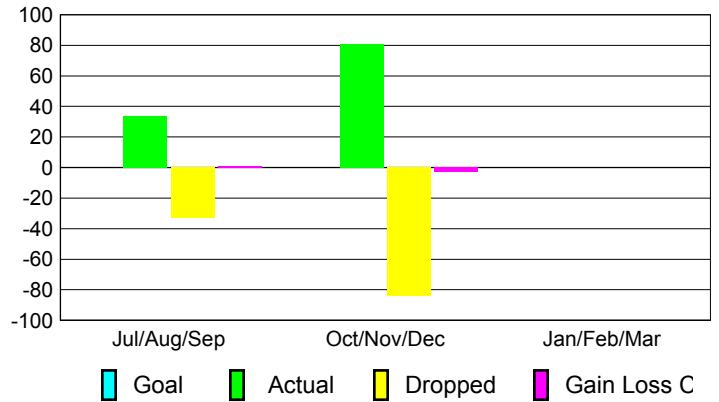

Membership Results 2012-2013

Goal, New, Dropped, Gain/Loss

Comparison of Membership Gain/Loss

Current Year Compared to the Previous Year