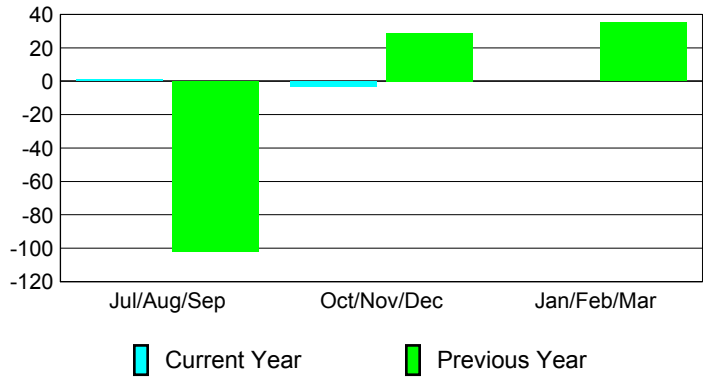

Membership Results 2012-2013

Membership 2011-2012

Month	Net Memb Goal	Actual New Memb	Actual Dropped Memb	Gain/Loss of Memb	Gain/Loss of Memb
Jul/Aug/Sep	0	34	-33	1	-102
Oct/Nov/Dec	0	81	-84	-3	29
Jan/Feb/Mar	0				35
Totals	0	115	-117	-2	-38

Membership Results 2012-2013

Goal, New, Dropped, Gain/Loss

Comparison of Membership Gain/Loss

Current Year Compared to the Previous Year

Gender Comparison 2012-2013

Jul/Aug/Sep

Oct/Nov/Dec

Jan/Feb/Mar